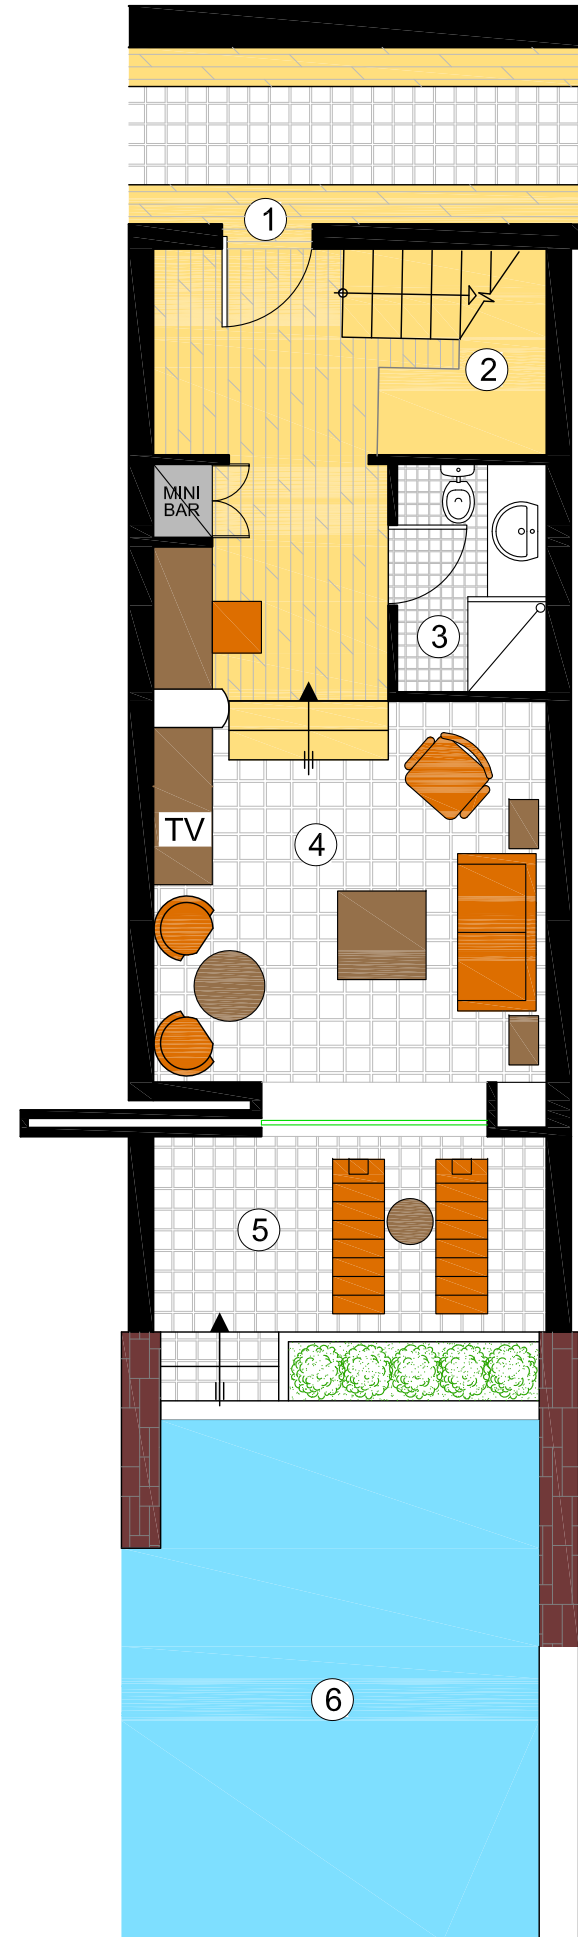

(upper level)

- 7. STAIRCASE TO POOL LEVEL
- 8. BATHROOM (airbath & shower)
- 9. DRESSING AREA
- 10. BEDROOM
- 11. BALCONY

2-BEDROOM  
COLLECTION SUITE  
with private pool

(pool level)

- 1. ENTRANCE
- 2. STAIRCASE TO UPPER LEVEL
- 3. BATHROOM
- 4. LIVING ROOM
- 5. VERANDAH
- 6. PRIVATE SWIMMING POOL

INDOOR SPACE: 110 m<sup>2</sup>  
OUTDOOR SPACE: 65 m<sup>2</sup>