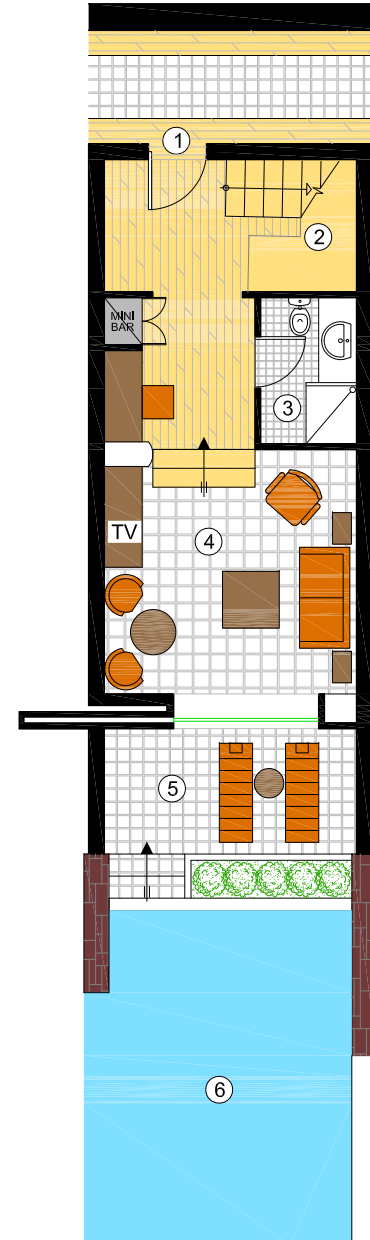

(upper level)

- 7. STAIRCASE TO POOL LEVEL
- 8. BATHROOM (airbath & shower)
- 9. DRESSING AREA
- 10. BEDROOM
- 11. BALCONY

2-BEDROOM
COLLECTION SUITE
with private pool

(pool level)

- 1. ENTRANCE
- 2. STAIRCASE TO UPPER LEVEL
- 3. BATHROOM
- 4. LIVING ROOM
- 5. VERANDAH
- 6. PRIVATE SWIMMING POOL

INDOOR SPACE: 110 m²
OUTDOOR SPACE: 65 m²

SUITE CORFU (#152-153)

POOL LEVEL:

1. ENTRANCE
2. LIVING ROOM
3. DINING AREA
4. STUDY AREA
5. STAIRCASE TO UPPER LEVEL
6. STORE ROOM
7. W.C.
8. BEDROOM
9. BATHROOM (airbath & shower)
10. VERANDAH
11. SWIMMING POOL

UPPER LEVEL:

12. STAIRCASE TO POOL LEVEL
13. MASTER BEDROOM
14. BATHROOM (airbath)
15. VERANDAH
16. VERANDAH

indoor area= 125 m²
outdoor area= 50 m²