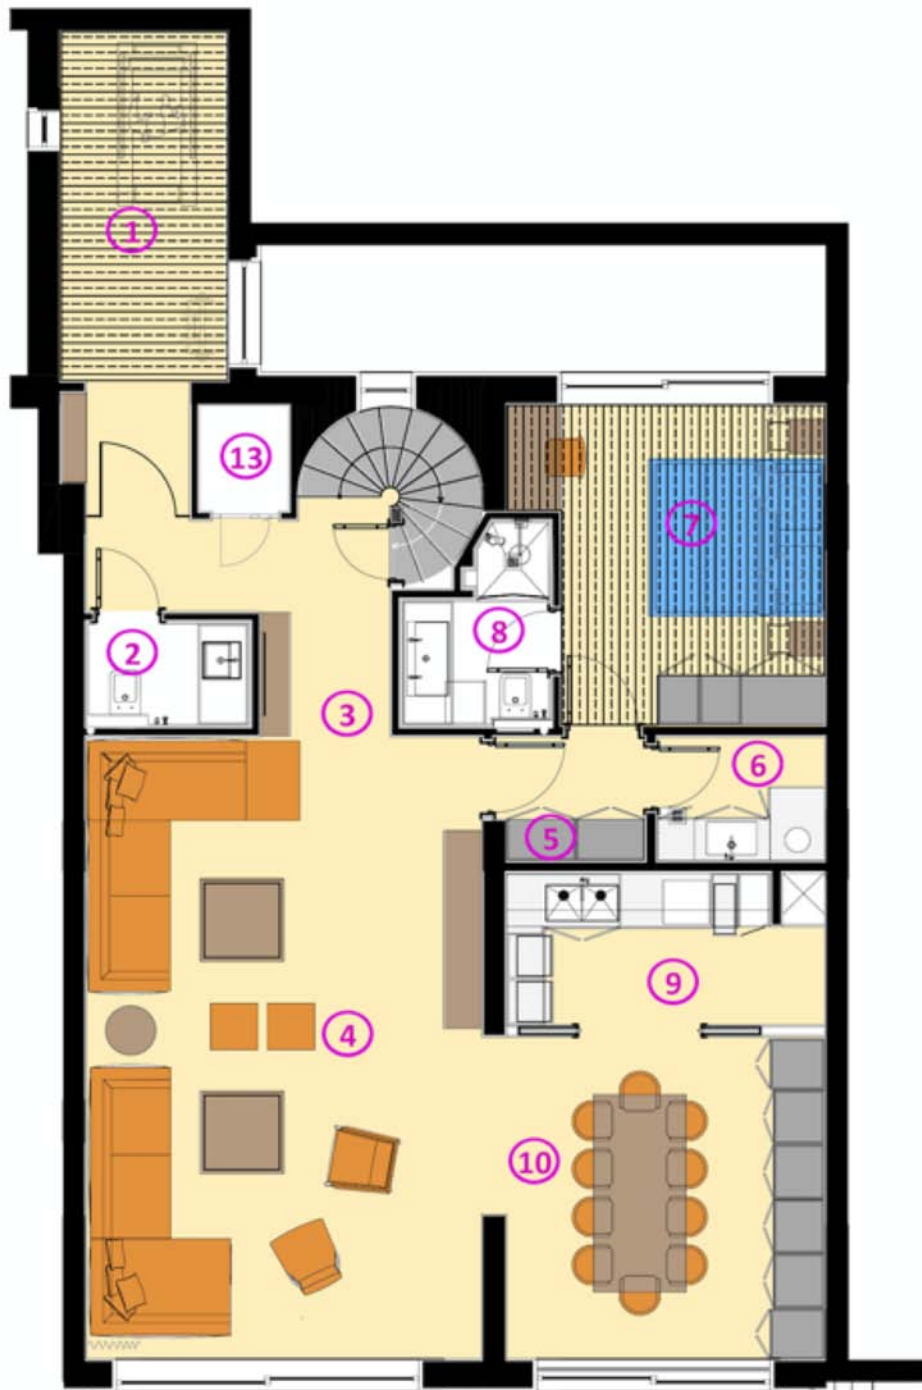

elounda peninsula  
ALL SUITE HOTEL

PENINSULA DIAMOND RESIDENCES  
with private pool

GROUND FLOOR

1. GYM
2. GUEST BATHROOM
3. CORRIDOR
4. LIVING ROOM
5. STORE
6. LAUNDRY
7. BEDROOM
8. BATHROOM
9. KITCHEN
10. DINING AREA

- 11. VERANDAH
- 12. PRIVATE SWIMMING POOL
- 13. ELEVATOR

TO HOTELS' PRIVATE SANDY BEACH  
AT 30m. DISTANCE

PENINSULA DIAMOND RESIDENCES  
with private pool

ENTRANCE FLOOR

1. ENTRANCE
2. ENTRANCE HALL
3. CORRIDOR
4. BEDROOM (2)
5. BATHROOM (2)
6. OFFICE
7. ELEVATOR

INDOOR SPACE= 120m<sup>2</sup>

PENINSULA DIAMOND RESIDENCES  
with private pool

LEVEL +1

- 1. BEDROOM (3)
- 2. BATHROOM (3)
- 3. CORRIDOR
- 4. BALCONY (2)
- 5. ELEVATOR

INDOOR SPACE= 97m<sup>2</sup>  
OUTDOOR SPACE= 15m<sup>2</sup>