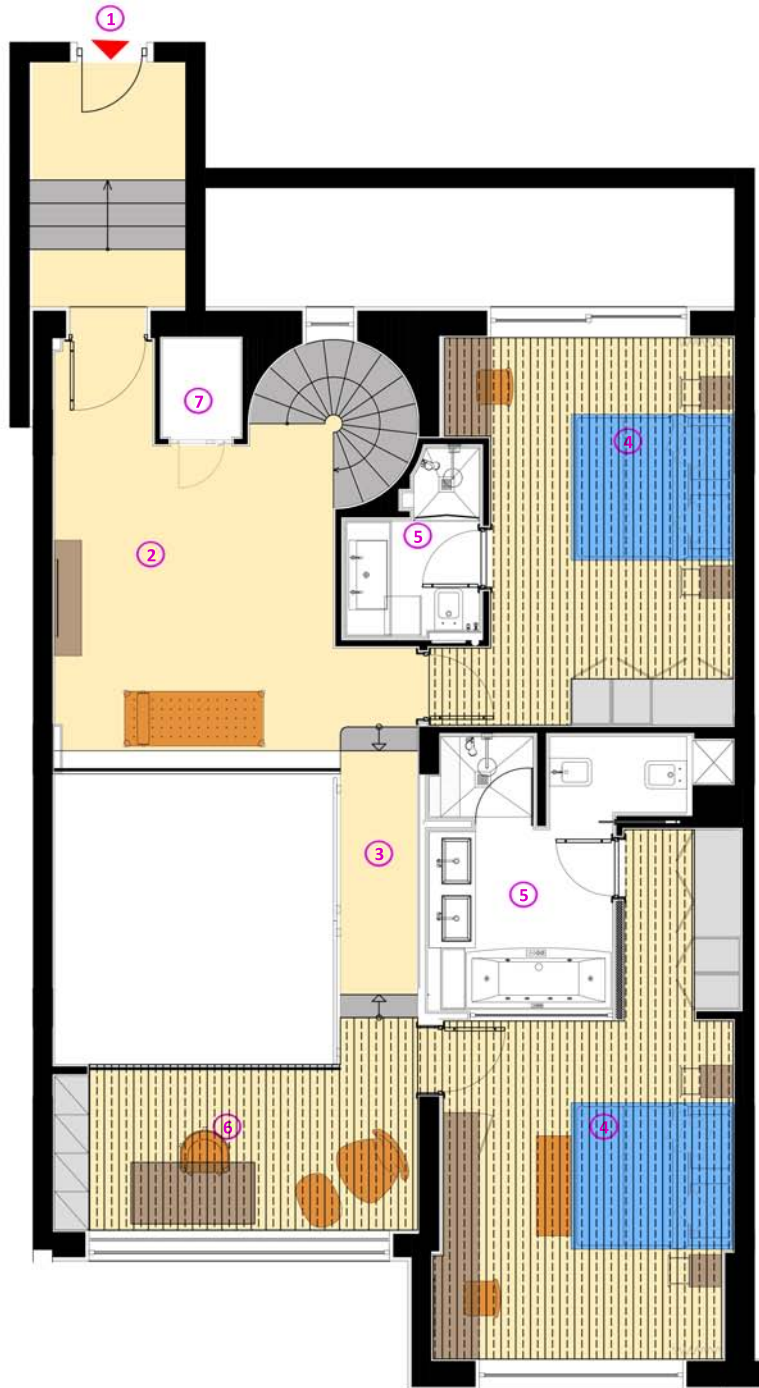

elounda peninsula  
ALL SUITE HOTEL

PENINSULA DIAMOND RESIDENCES  
with private pool

GROUND FLOOR

1. GYM
2. GUEST BATHROOM
3. CORRIDOR
4. LIVING ROOM
5. STORE
6. LAUNDRY
7. BEDROOM
8. BATHROOM
9. KITCHEN
10. DINING AREA

- 11. VERANDAH
- 12. PRIVATE SWIMMING POOL
- 13. ELEVATOR

TO HOTELS' PRIVATE SANDY BEACH  
AT 30m. DISTANCE

PENINSULA DIAMOND RESIDENCES  
with private pool

ENTRANCE FLOOR

1. ENTRANCE
2. ENTRANCE HALL
3. CORRIDOR
4. BEDROOM (2)
5. BATHROOM (2)
6. OFFICE
7. ELEVATOR

INDOOR SPACE= 120m<sup>2</sup>

PENINSULA DIAMOND RESIDENCES  
with private pool

LEVEL +1

- 1. BEDROOM (3)
- 2. BATHROOM (3)
- 3. CORRIDOR
- 4. BALCONY (2)
- 5. ELEVATOR

INDOOR SPACE= 97m<sup>2</sup>  
OUTDOOR SPACE= 15m<sup>2</sup>