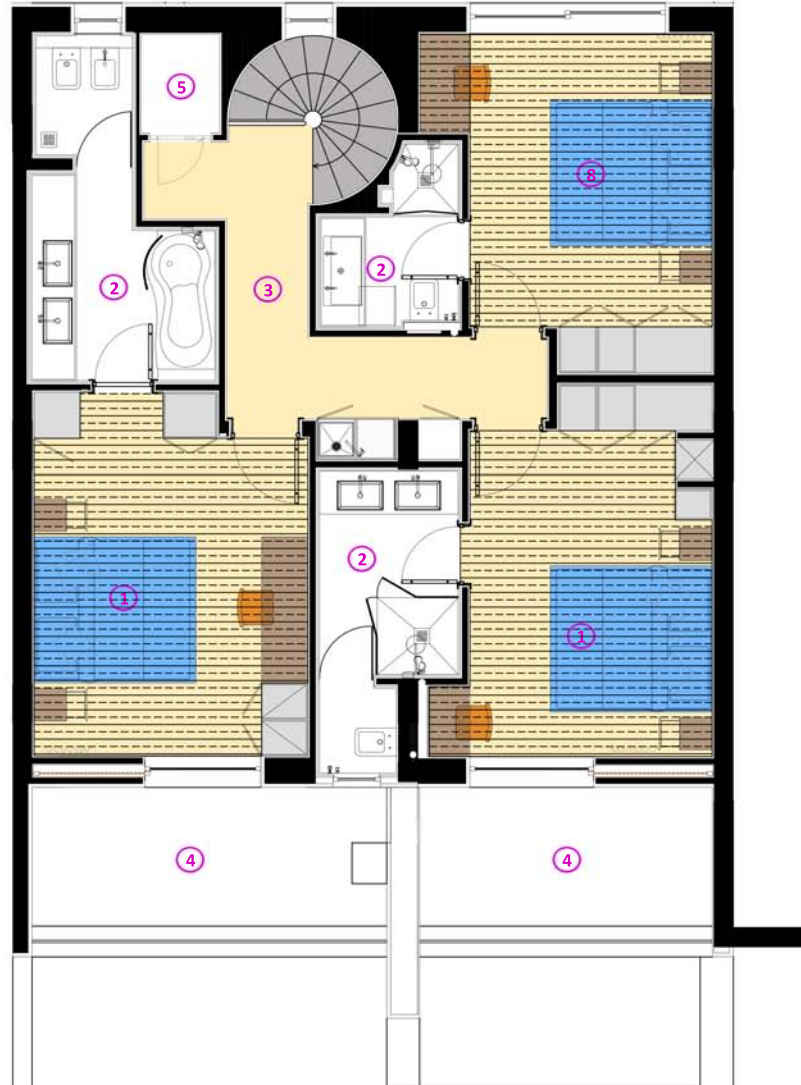

elounda peninsula  
ALL SUITE HOTEL

PENINSULA DIAMOND RESIDENCES  
with private pool

GROUND FLOOR

1. GYM
2. GUEST BATHROOM
3. CORRIDOR
4. LIVING ROOM
5. STORE
6. LAUNDRY
7. BEDROOM
8. BATHROOM
9. KITCHEN
10. DINING AREA

- 11. VERANDAH
- 12. PRIVATE SWIMMING POOL
- 13. ELEVATOR

TO HOTELS' PRIVATE SANDY BEACH  
AT 30m. DISTANCE

PENINSULA DIAMOND RESIDENCES  
with private pool

ENTRANCE FLOOR

1. ENTRANCE
2. ENTRANCE HALL
3. CORRIDOR
4. BEDROOM (2)
5. BATHROOM (2)
6. OFFICE
7. ELEVATOR

INDOOR SPACE= 120m<sup>2</sup>

PENINSULA DIAMOND RESIDENCES  
with private pool

LEVEL +1

- 1. BEDROOM (3)
- 2. BATHROOM (3)
- 3. CORRIDOR
- 4. BALCONY (2)
- 5. ELEVATOR

INDOOR SPACE= 97m<sup>2</sup>  
OUTDOOR SPACE= 15m<sup>2</sup>