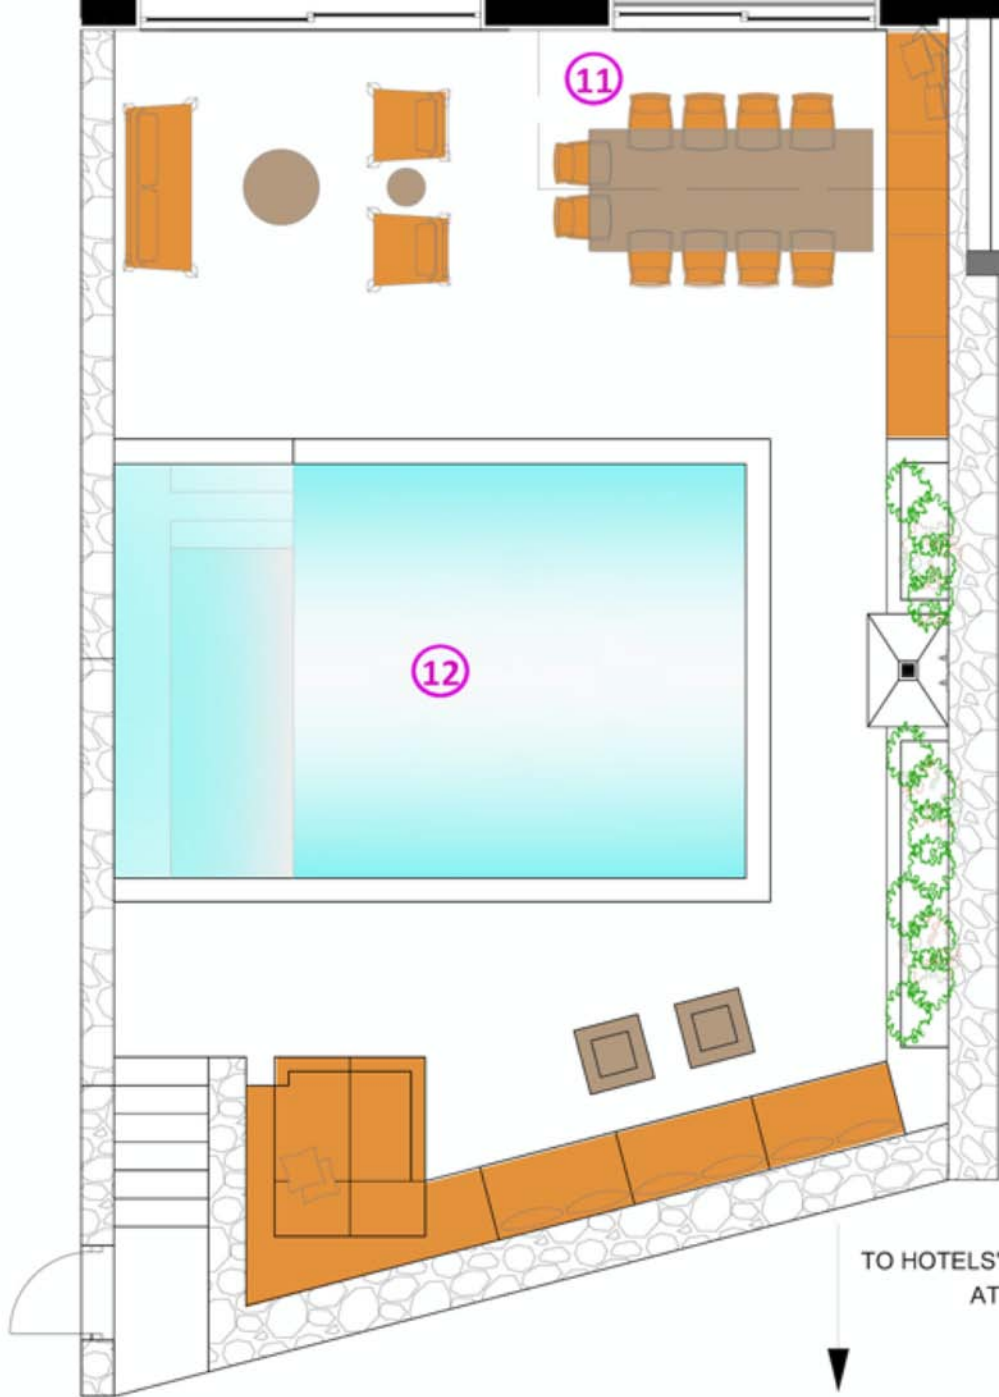

elounda peninsula  
ALL SUITE HOTEL

PENINSULA DIAMOND RESIDENCES  
with private pool

GROUND FLOOR

1. GYM
2. GUEST BATHROOM
3. CORRIDOR
4. LIVING ROOM
5. STORE
6. LAUNDRY
7. BEDROOM
8. BATHROOM
9. KITCHEN
10. DINING AREA

- 11. VERANDAH
- 12. PRIVATE SWIMMING POOL
- 13. ELEVATOR

TO HOTELS' PRIVATE SANDY BEACH  
AT 30m. DISTANCE

PENINSULA DIAMOND RESIDENCES  
with private pool

ENTRANCE FLOOR

1. ENTRANCE
2. ENTRANCE HALL
3. CORRIDOR
4. BEDROOM (2)
5. BATHROOM (2)
6. OFFICE
7. ELEVATOR

INDOOR SPACE= 120m<sup>2</sup>

PENINSULA DIAMOND RESIDENCES  
with private pool

LEVEL +1

- 1. BEDROOM (3)
- 2. BATHROOM (3)
- 3. CORRIDOR
- 4. BALCONY (2)
- 5. ELEVATOR

INDOOR SPACE= 97m<sup>2</sup>  
OUTDOOR SPACE= 15m<sup>2</sup>