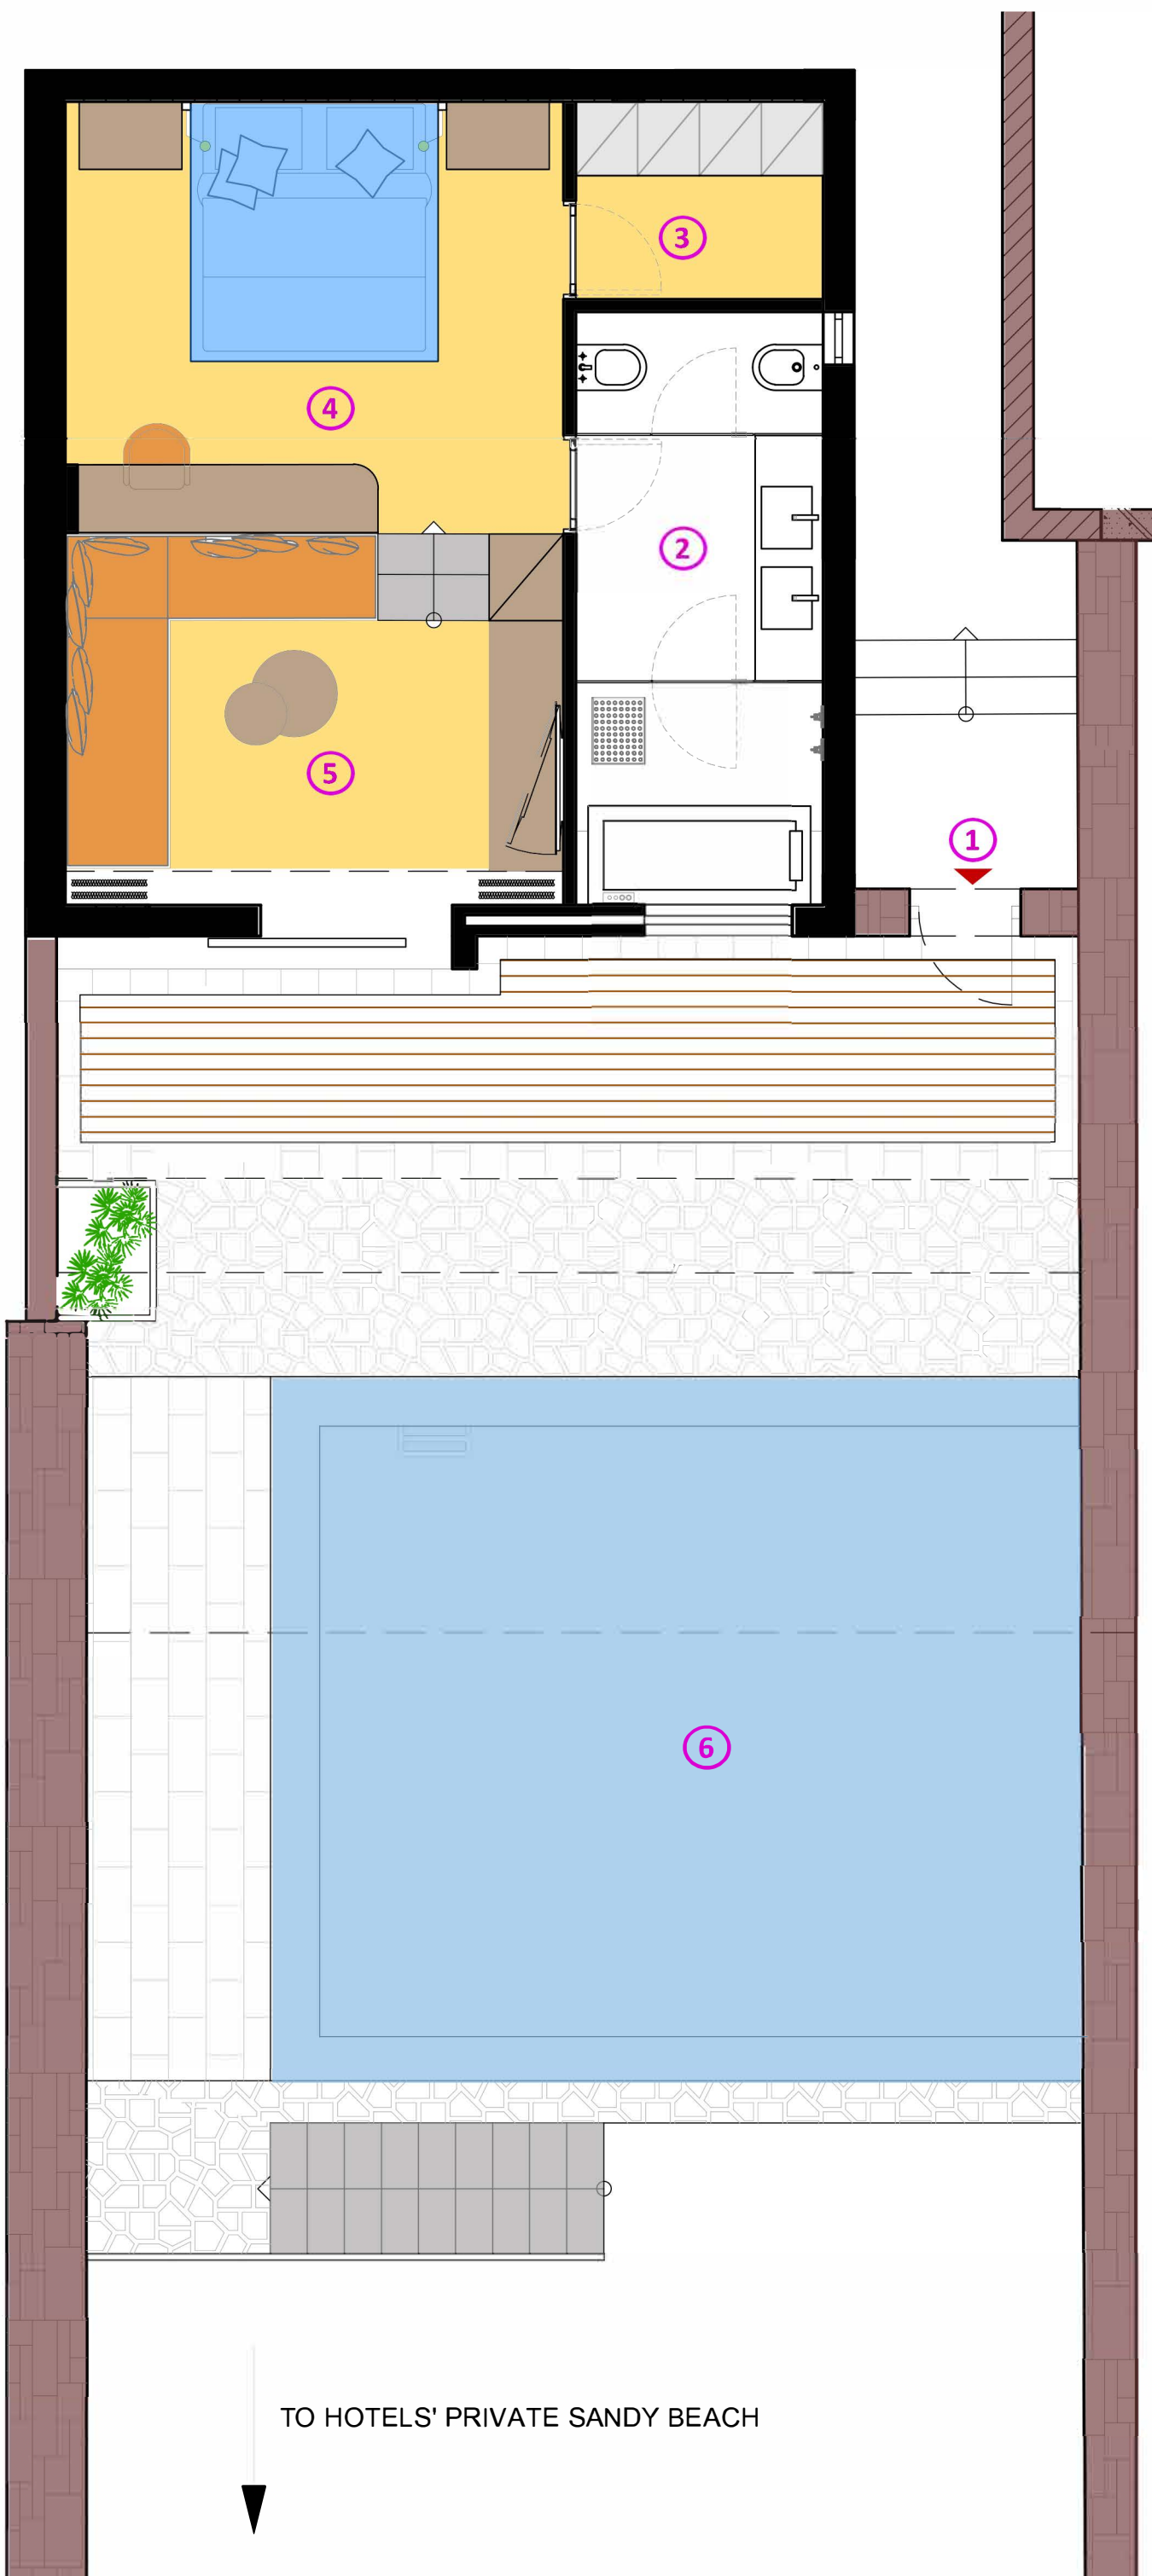

BEACHFRONT JUNIOR SUITE  
with private pool

- 1. ENTRANCE
- 2. BATHROOM
- 3. DRESSING ROOM
- 4. BEDROOM
- 5. SITTING AREA
- 6. PRIVATED SWIMMING POOL (Heatable)

INDOOR SPACE: 40 m<sup>2</sup>  
OUTDOOR SPACE: 82 m<sup>2</sup>

TO HOTELS' PRIVATE SANDY BEACH